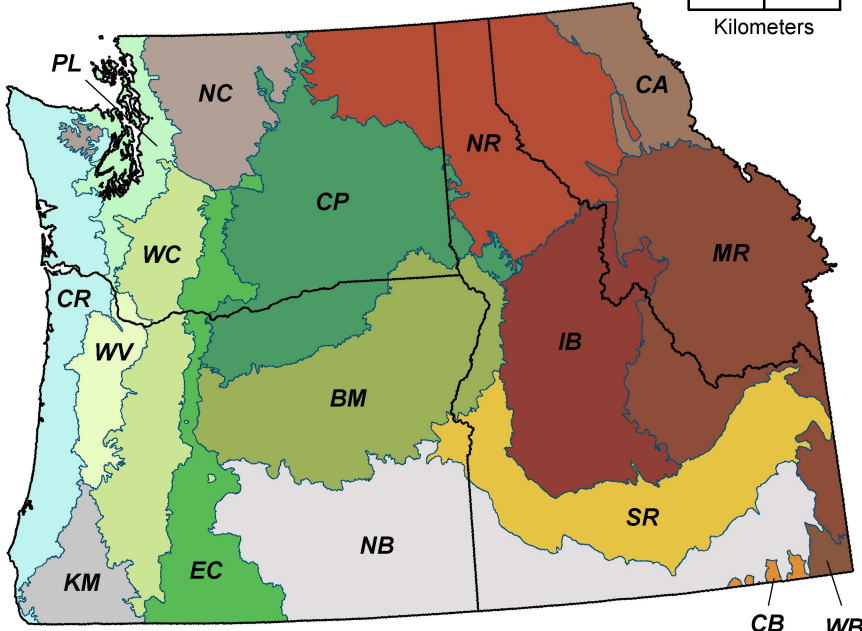

Ecoregions

-  CR - Coast Range
-  PL - Puget Lowland
-  WV - Willamette Valley
-  WC - West Cscades
-  EC - East Cascades
-  CP - Columbia Plateau
-  BM - Blue Mountains
-  SR - Snake River
-  CB - Central Basin and Range
-  NR - Northern Rockies
-  IB - Idaho Batholith
-  MR - Middle Rockies
-  WB - Wyoming Basin
-  CA - Canadian Rockies
-  NC - North Cascades
-  KM - Klamath Mountains
-  NB - Northern Basin and Range

— State Boundary

— Ecoregion Boundary

CB WB